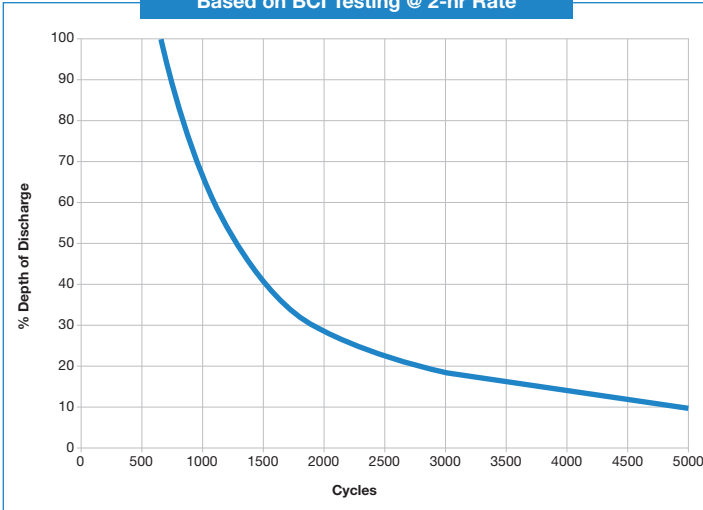

## Performance Characteristics - DC Series Batteries

**Cycle Life vs Depth of Discharge  
Based on BCI Testing @ 2-hr Rate**

**Temperature vs Capacity**

**State of Charge (SOC) vs Open Circuit Voltage (OCV)**