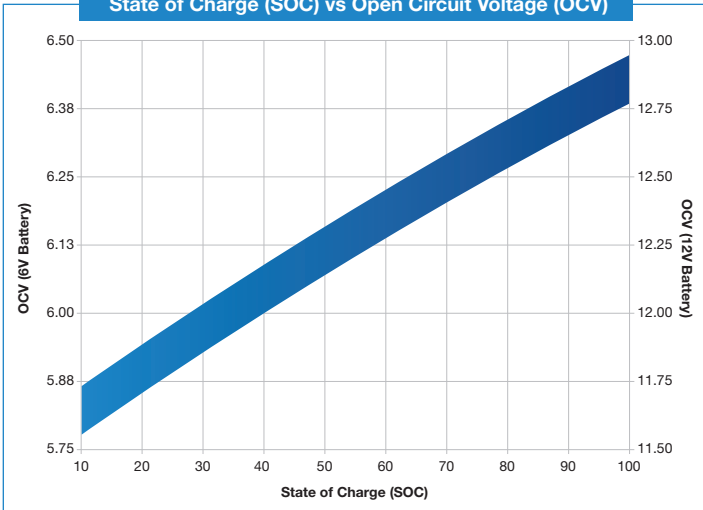

## Performance Characteristics - DC Series Batteries

**Cycle Life vs Depth of Discharge  
Based on BCI Testing @ 2-hr Rate**

**Temperature vs Capacity**

**State of Charge (SOC) vs Open Circuit Voltage (OCV)**