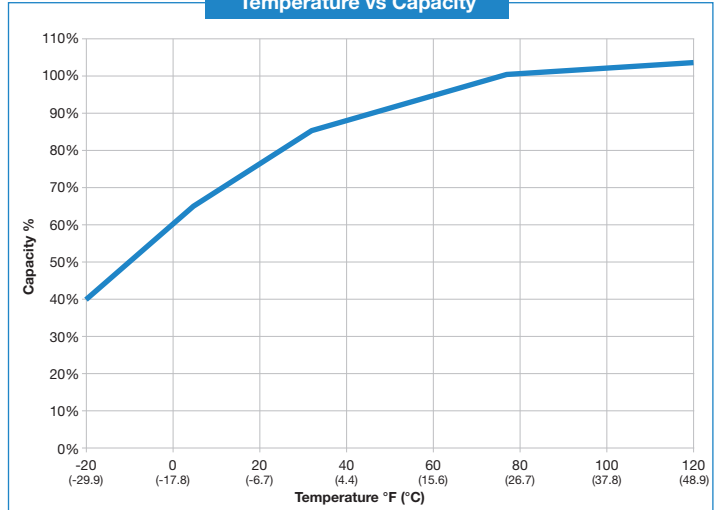

## Performance Characteristics - DC Series Batteries

**Cycle Life vs Depth of Discharge  
Based on BCI Testing @ 2-hr Rate**

**Temperature vs Capacity**

**State of Charge (SOC) vs Open Circuit Voltage (OCV)**